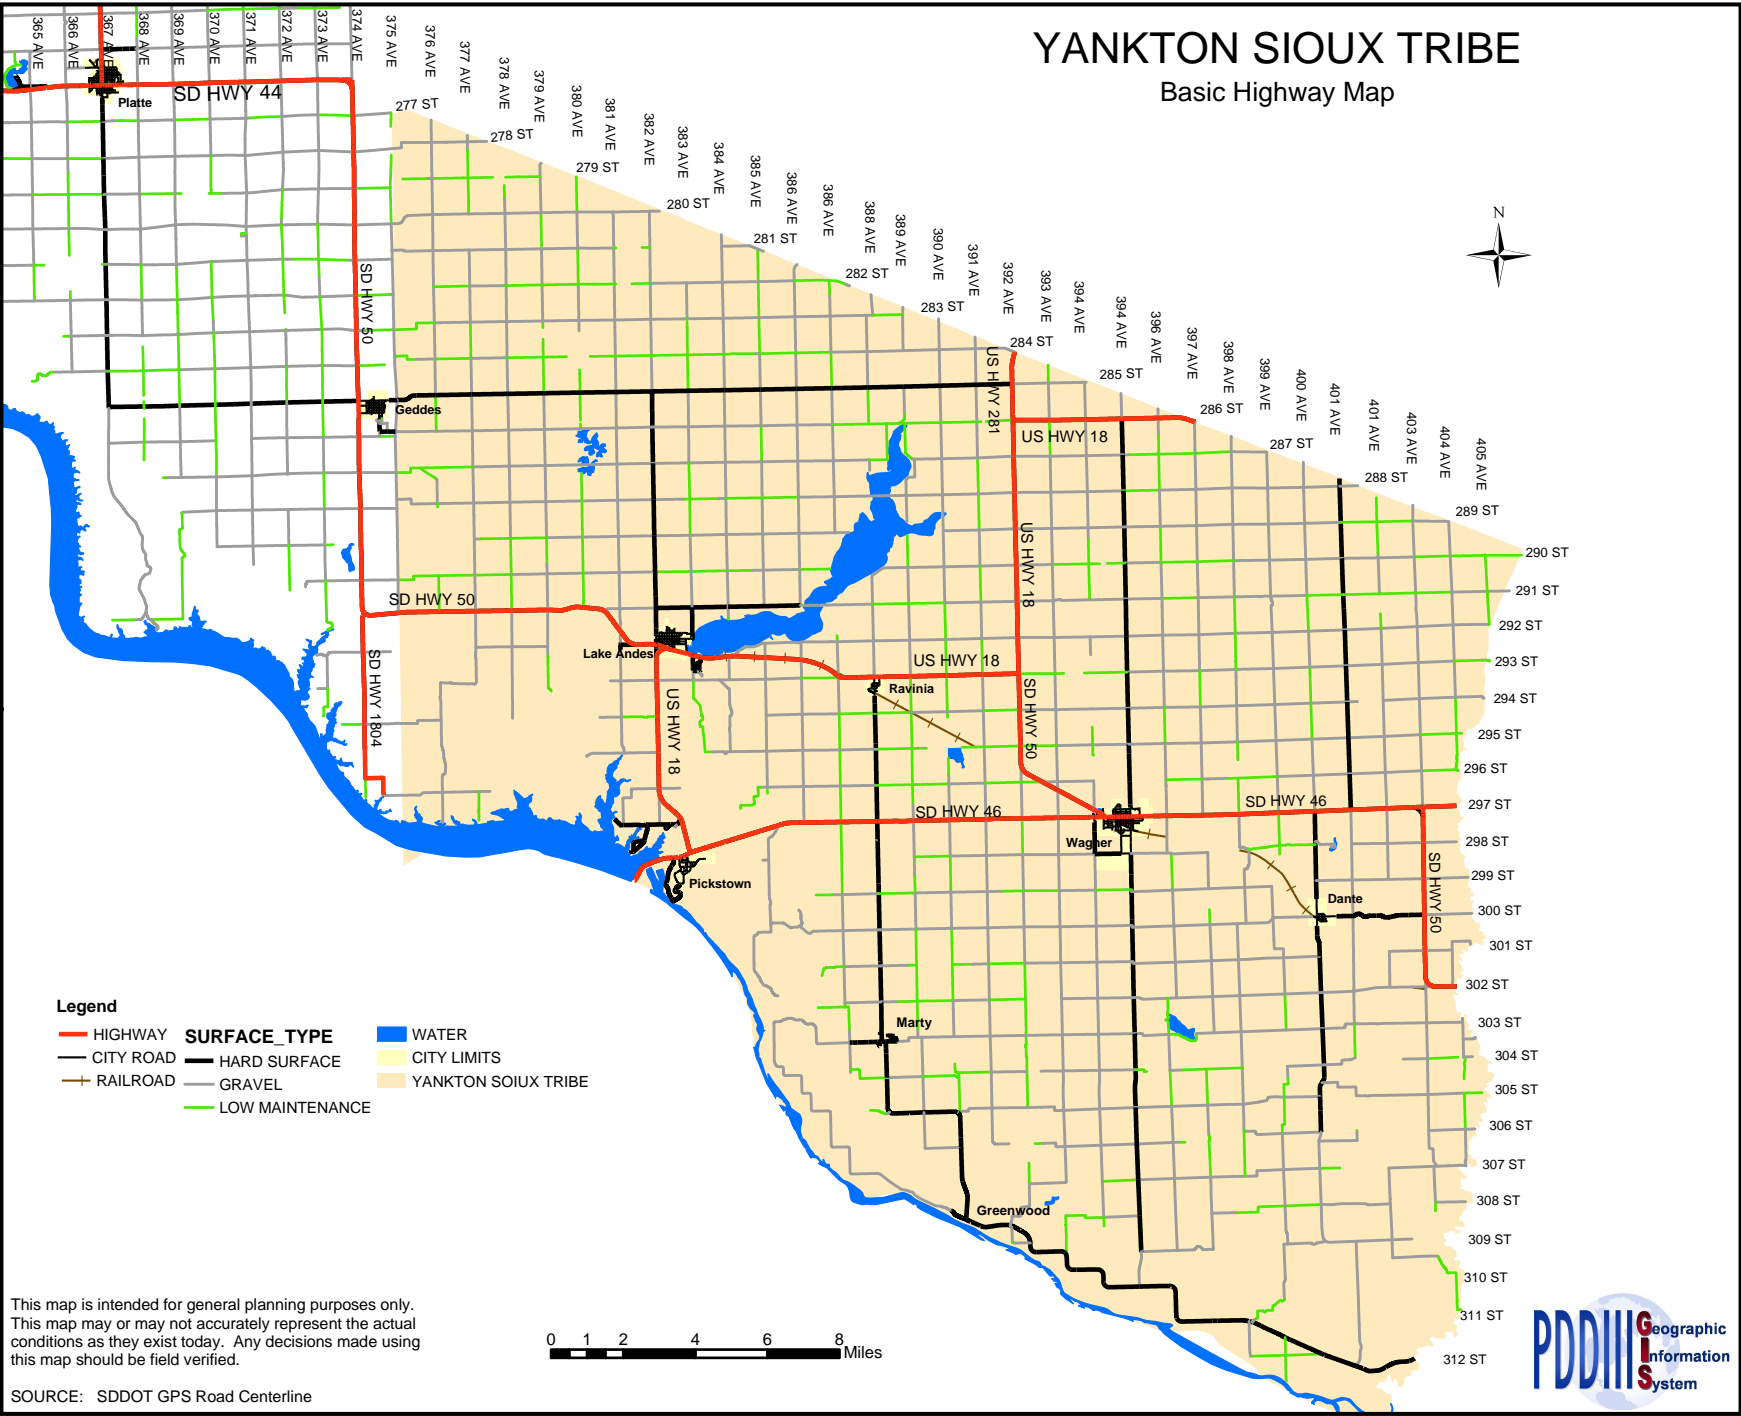

YANKTON SIOUX TRIBE

Basic Highway Map

This map is intended for general planning purposes only. This map may or may not accurately represent the actual conditions as they exist today. Any decisions made using this map should be field verified.

SOURCE: SDDOT GPS Road Centerline