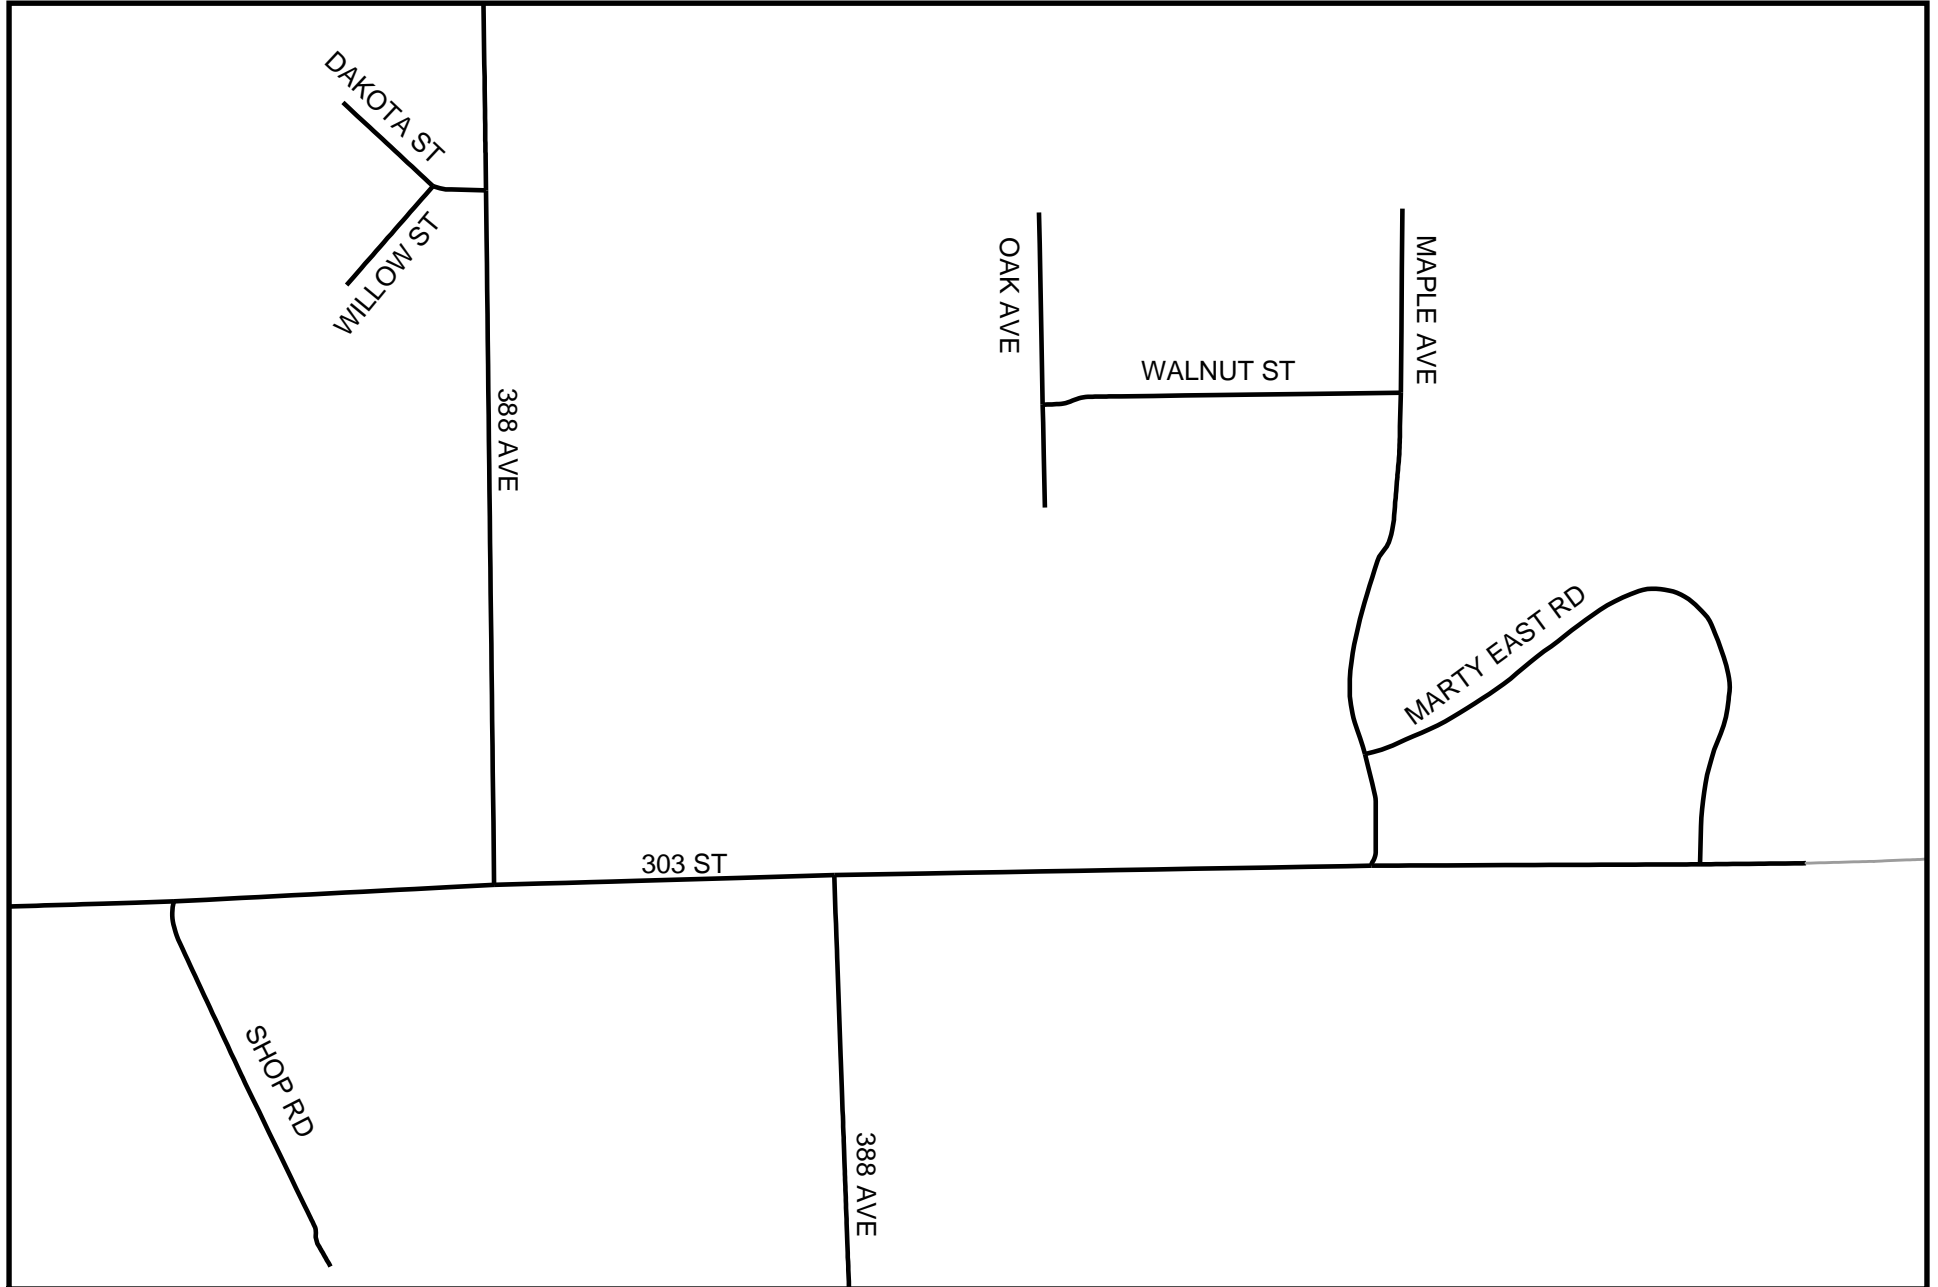

MARTY

Basic Road Map

This map is intended for general planning purposes only. This map may or may not accurately represent the actual conditions as they exist today. Any decisions made using this map should be field verified.

SOURCE: SDDOT GPS Road Centerline

Legend

-  HIGHWAY
- SURFACE_TYPE**
 -  HARD SURFACE
 -  GRAVEL
 -  LOW MAINTENANCE