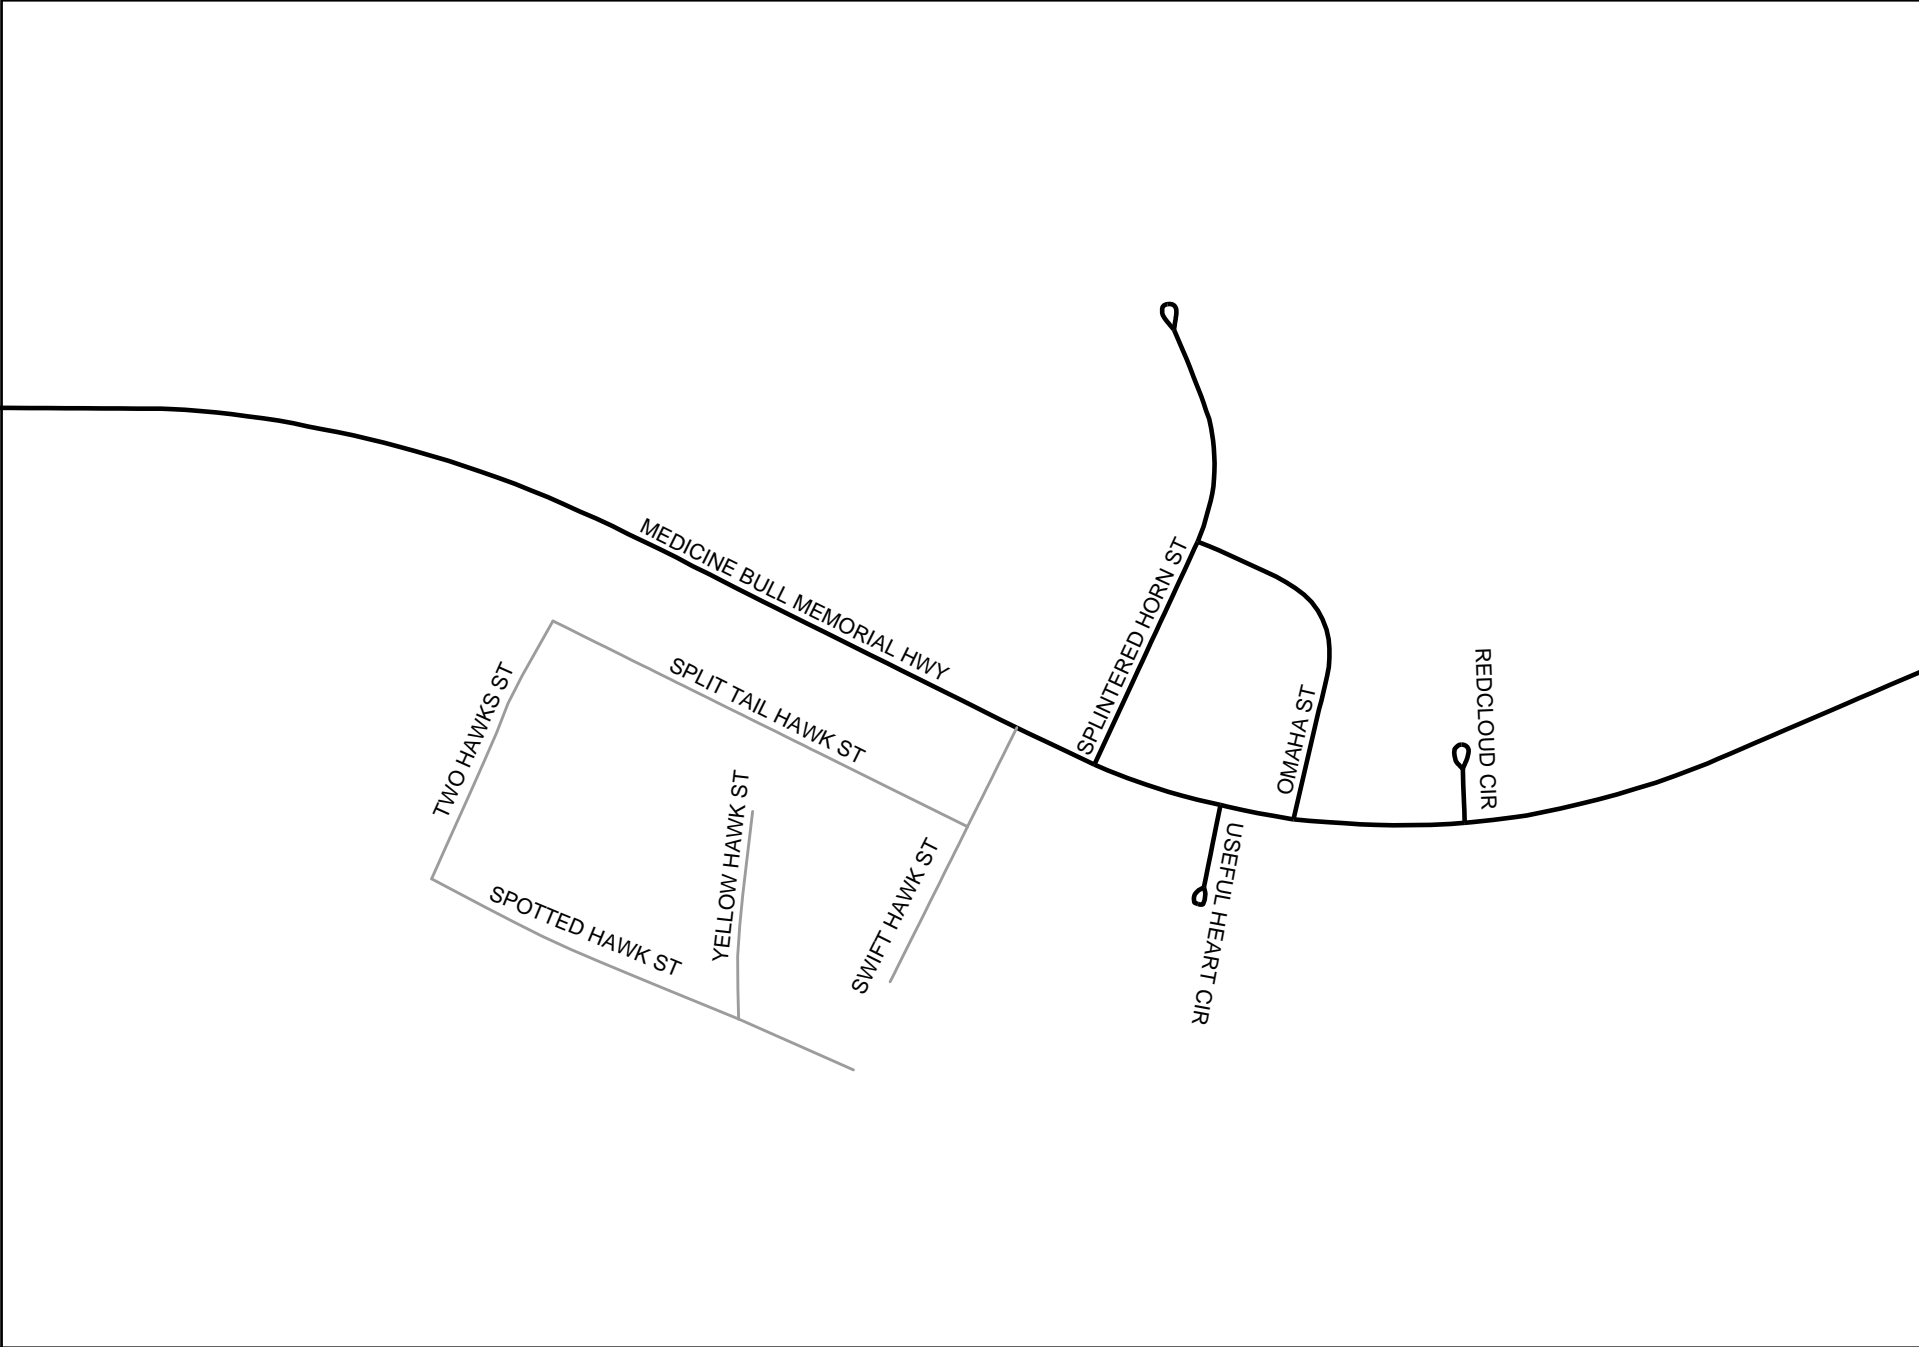

WEST BRULE

Basic Road Map

SOURCE: SDDOT GPS Road Centerline

Legend

	HIGHWAY	SURFACE TYPE
	HARD SURFACE	
	GRAVEL	
	LOW MAINTENANCE