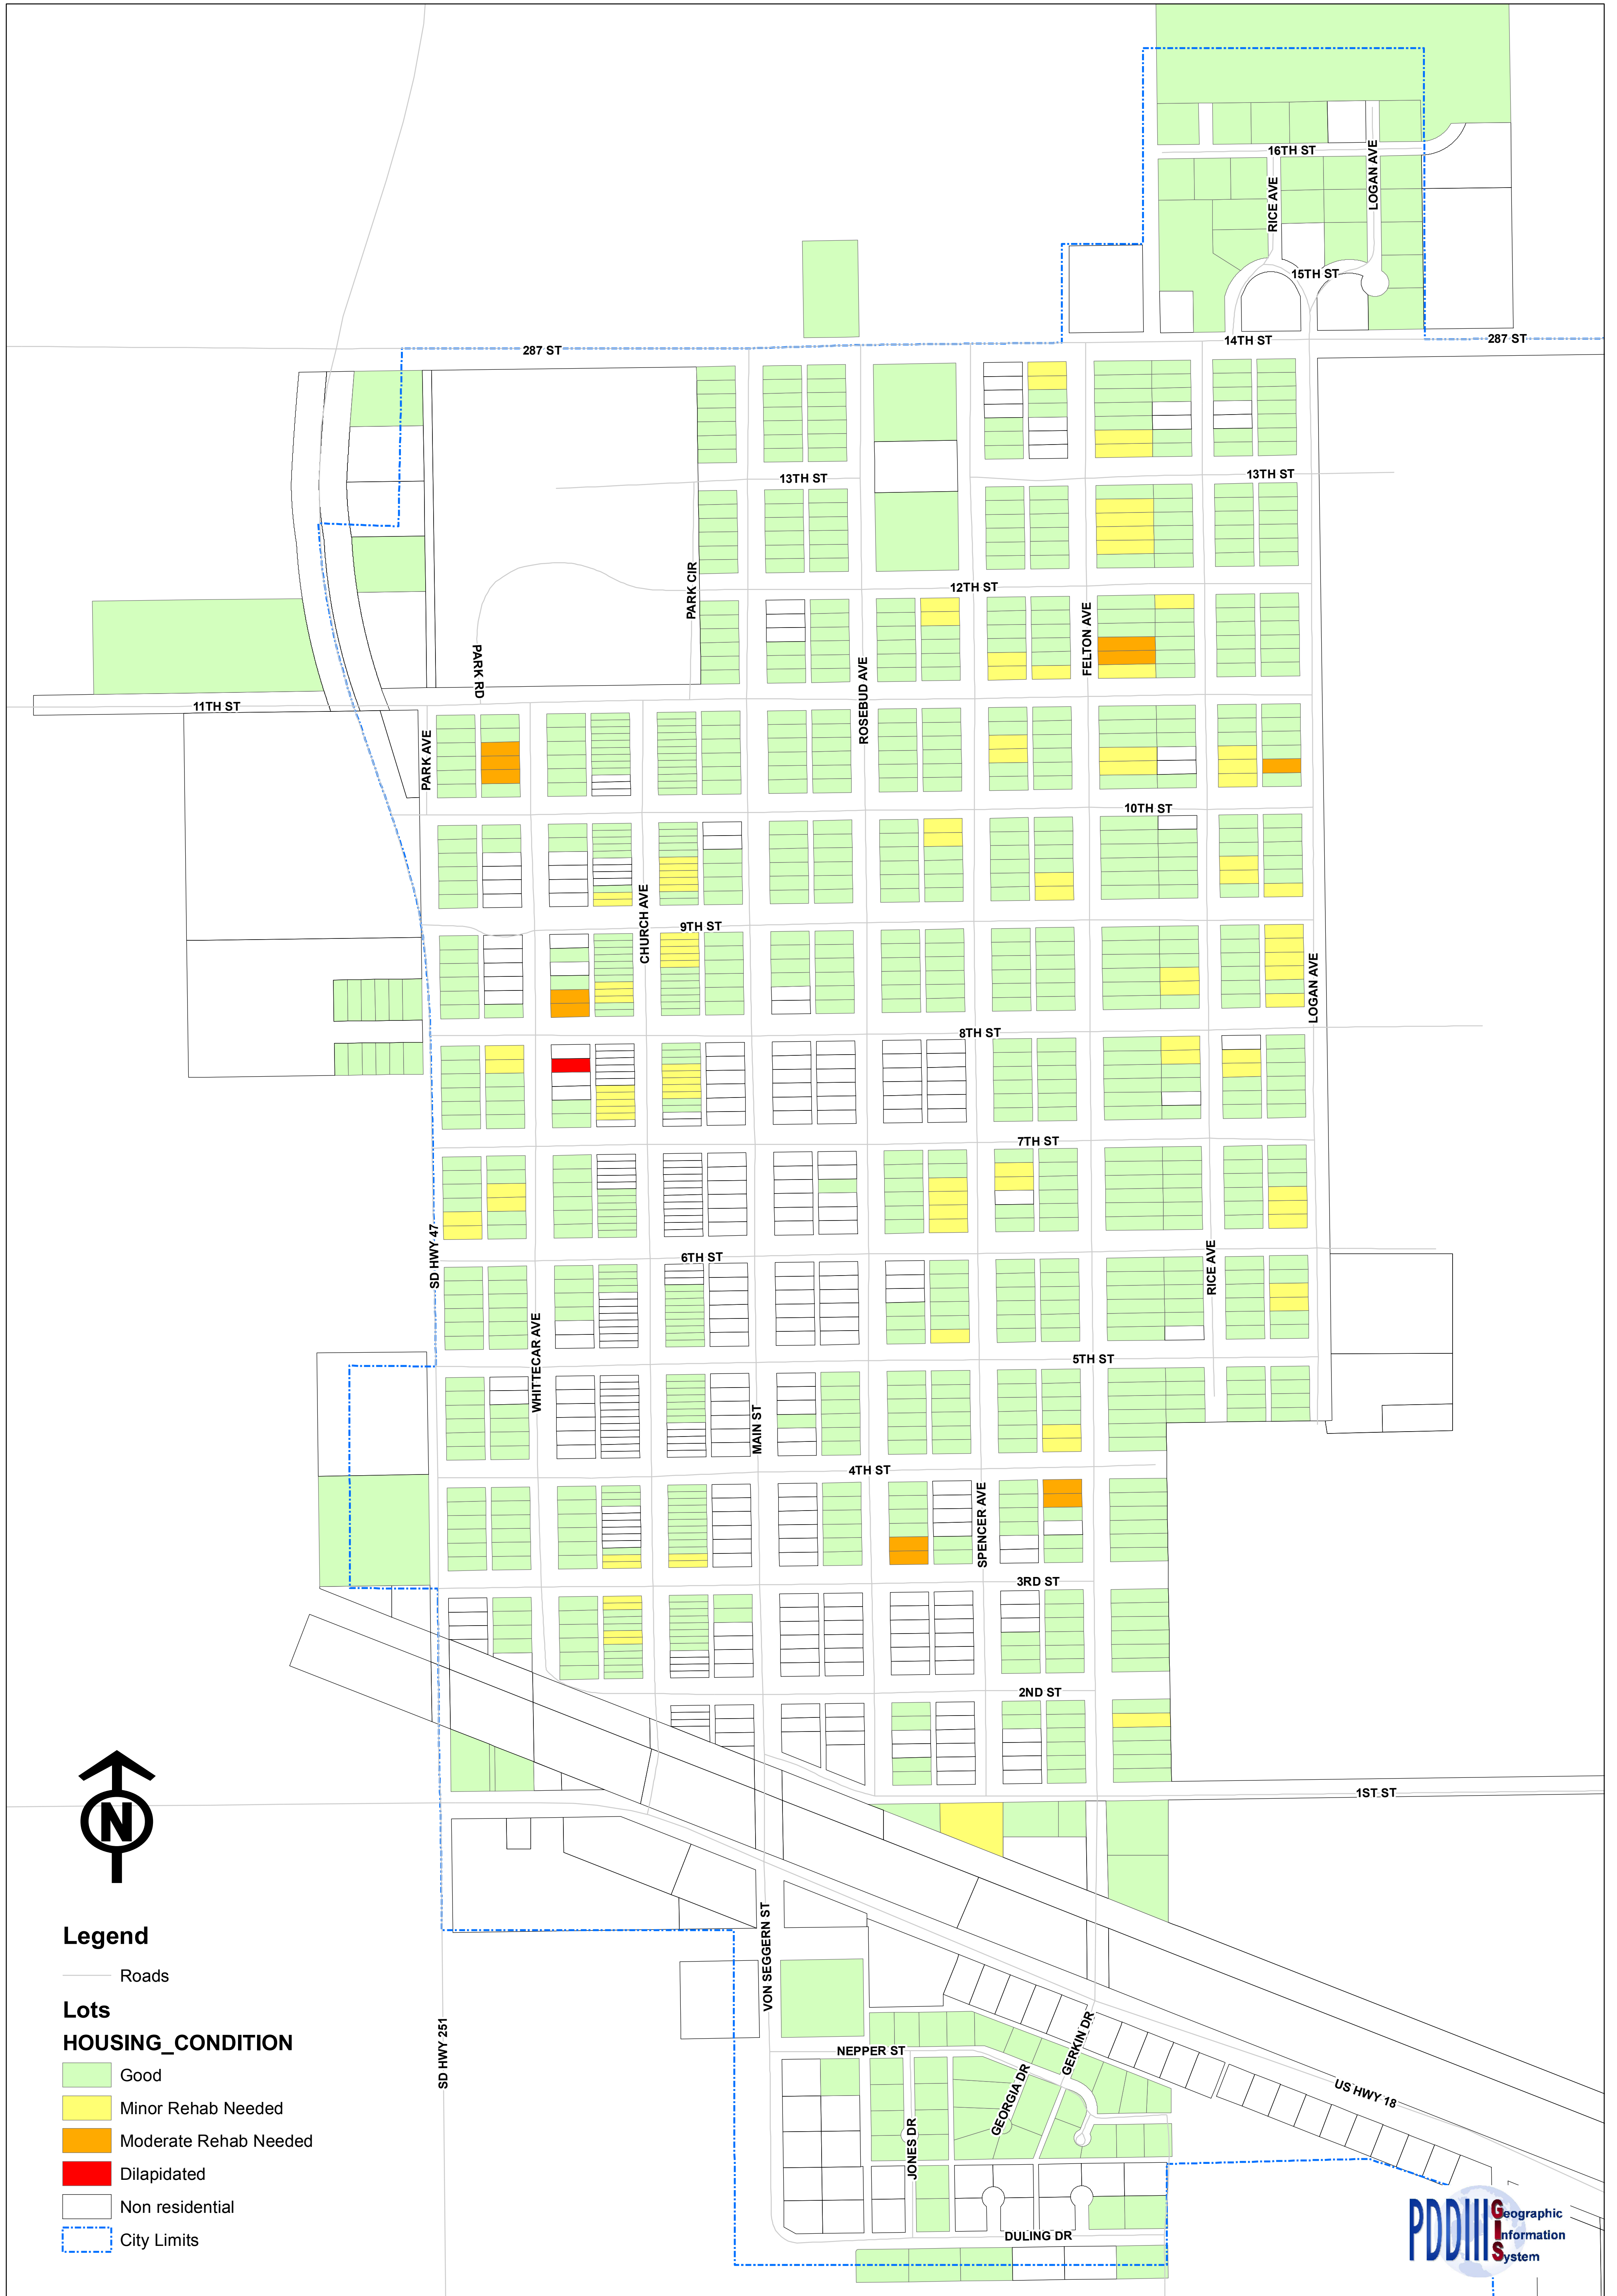

City of Gregory

Comprehensive Plan Housing Conditions

0 125 250 500 750 1,000 Feet